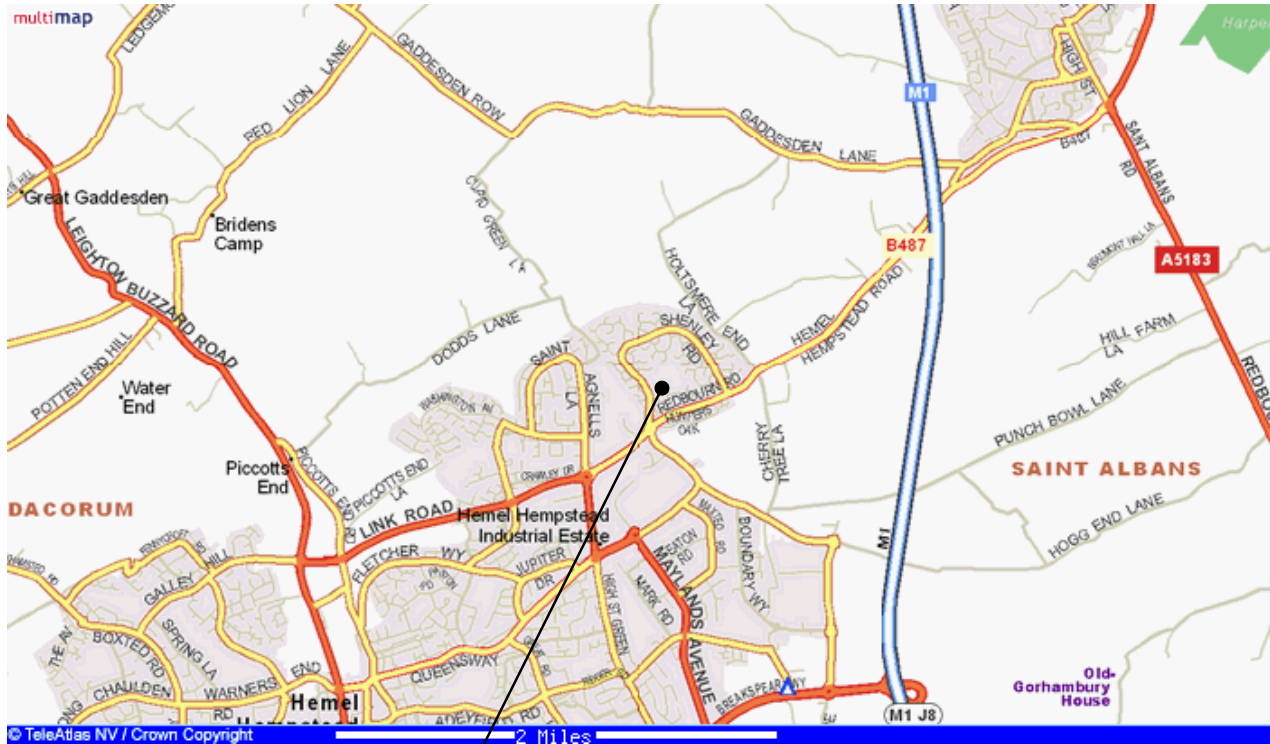

Directions

Woodhall Farm Community Centre, Datchet Close, Arkley Road,
Woodhall Farm, Hemel Hempstead, Herts, HP2 7JX